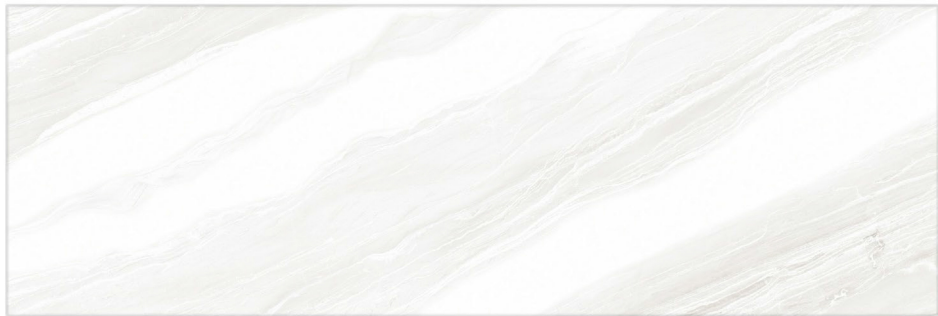

CRYSTAL ONYX

COLOUR BODY    SIZE:  
80x240cm

THICKNESS:  
:15mm | :18mm

FINISH:  
GLOSS

IMPERIAL WHITE

COLOUR BODY    SIZE:  
80x240cm

THICKNESS:  
:15mm | :18mm

FINISH:  
GLOSS