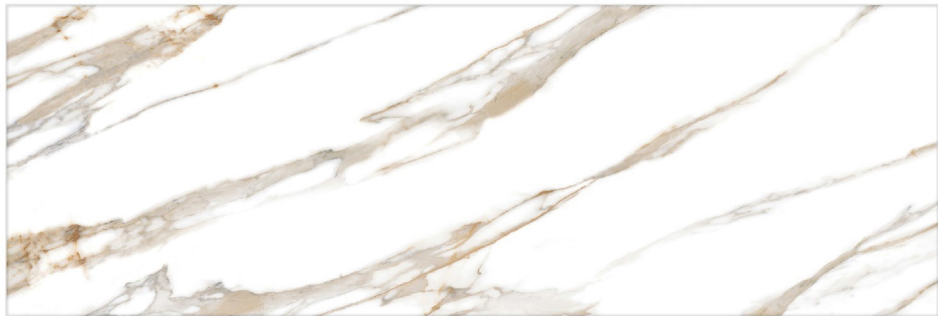

MARBLE VOLAKAS

COLOUR BODY    SIZE:  
80x240cm

THICKNESS:  
:15mm | :18mm

FINISH:  
GLOSS

STATUARIO CALACATTA

COLOUR BODY    SIZE:  
80x240cm

THICKNESS:  
:15mm | :18mm

FINISH:  
GLOSS